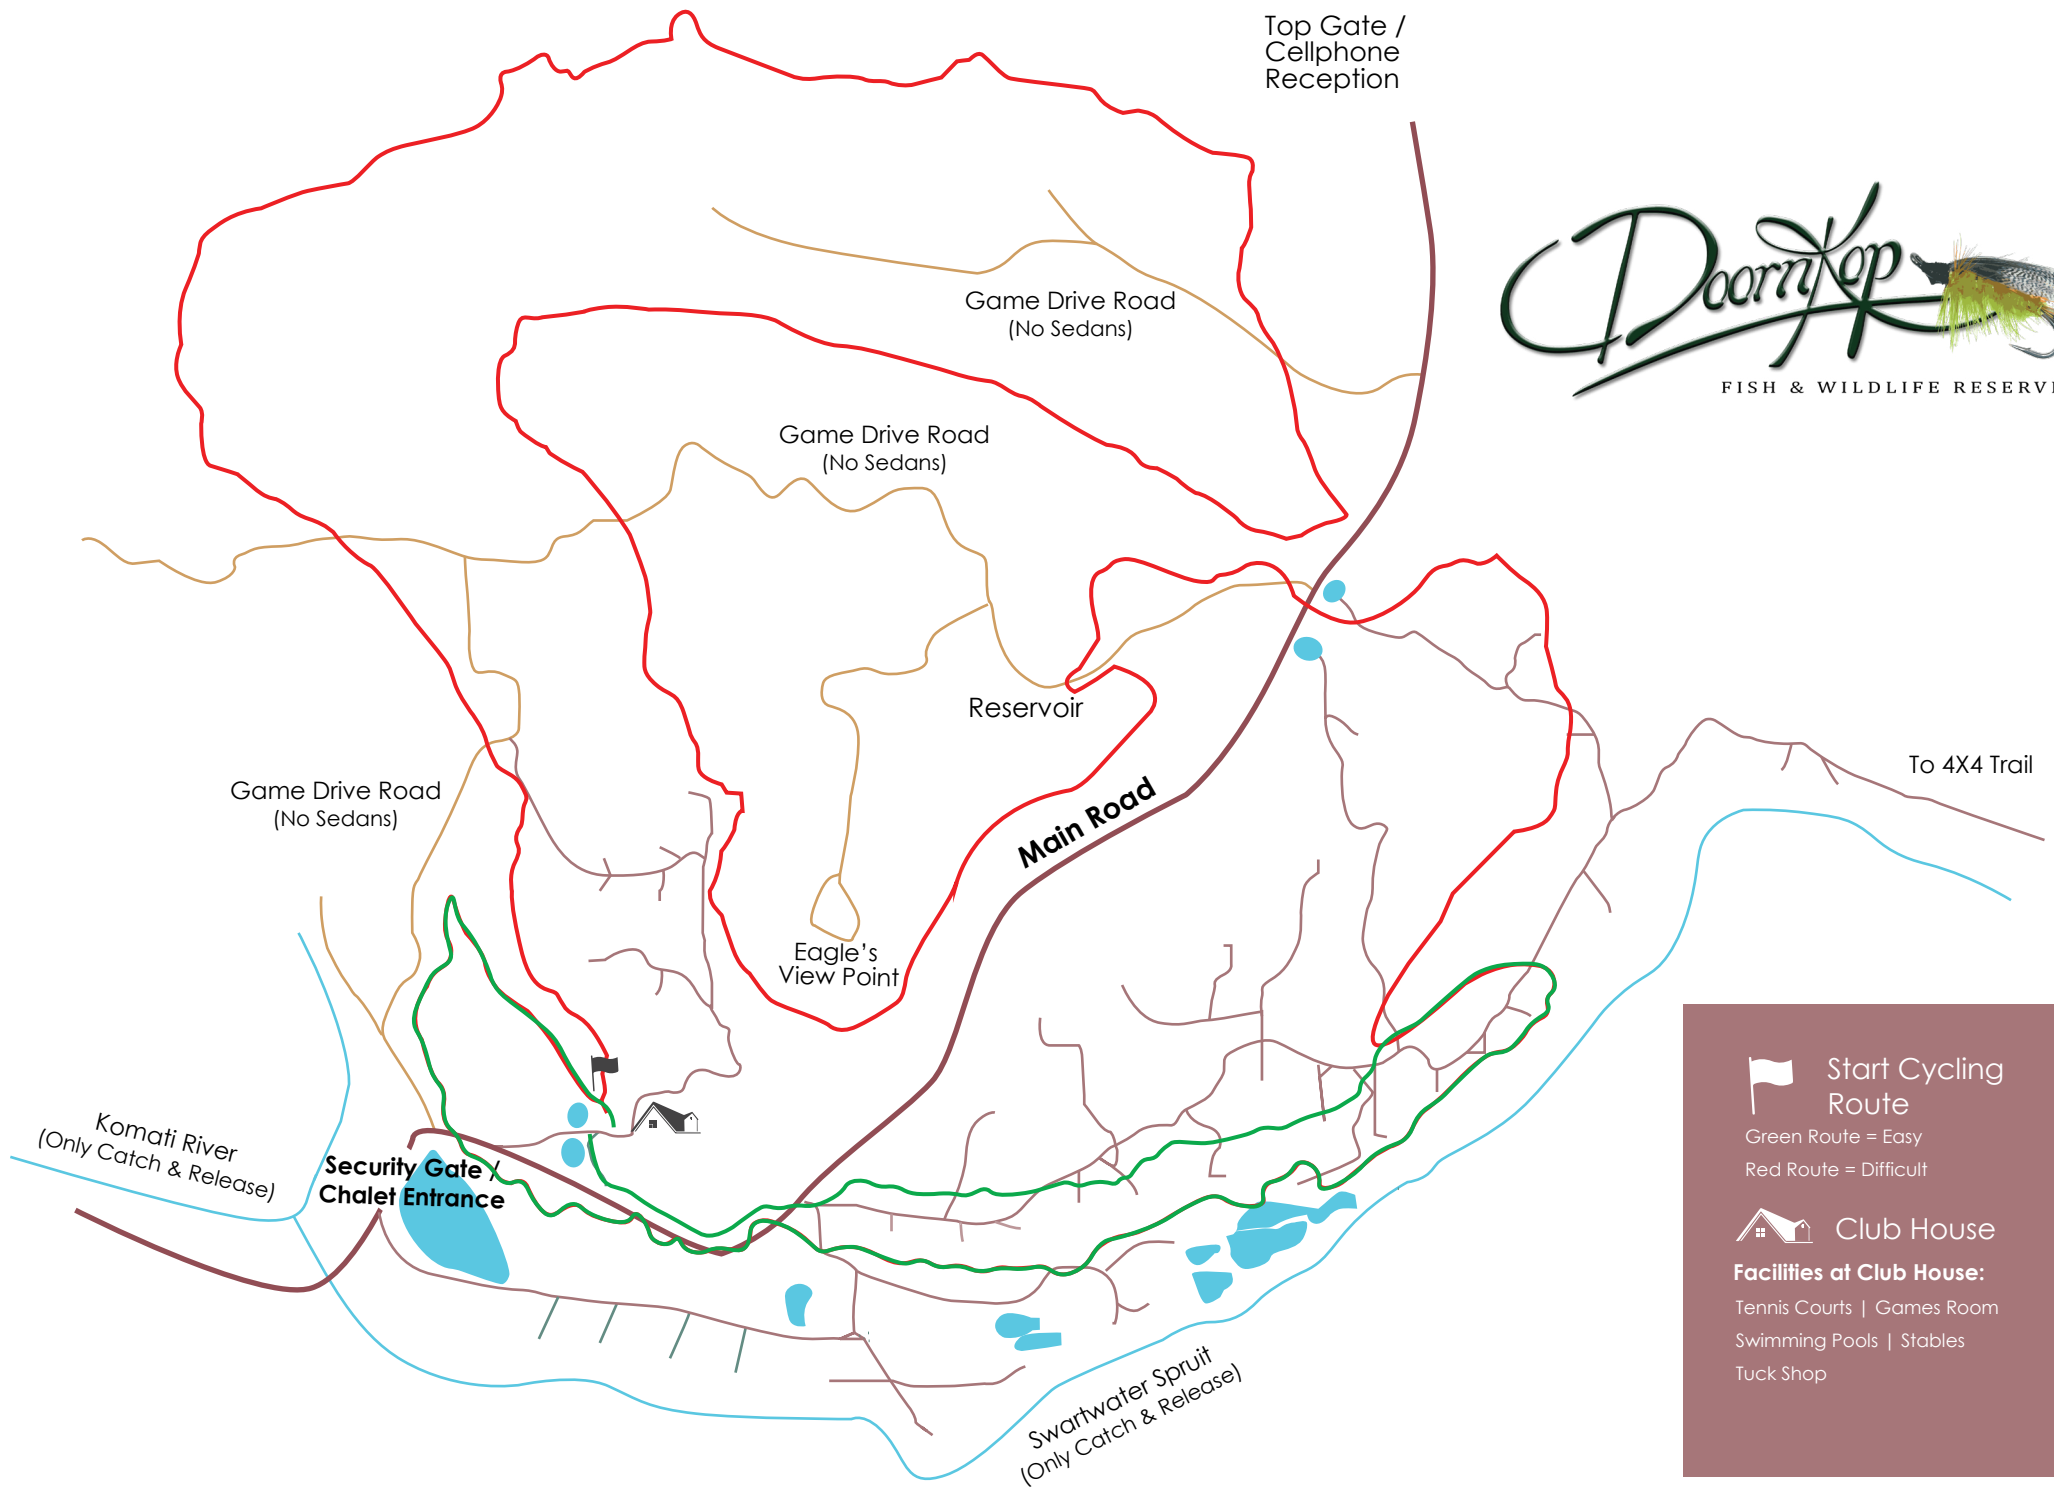

Top Gate /
Cellphone
Reception

 Start Cycling
Route

Green Route = Easy

Red Route = Difficult

 Club House

Facilities at Club House:

Tennis Courts | Games Room

Swimming Pools | Stables

Tuck Shop